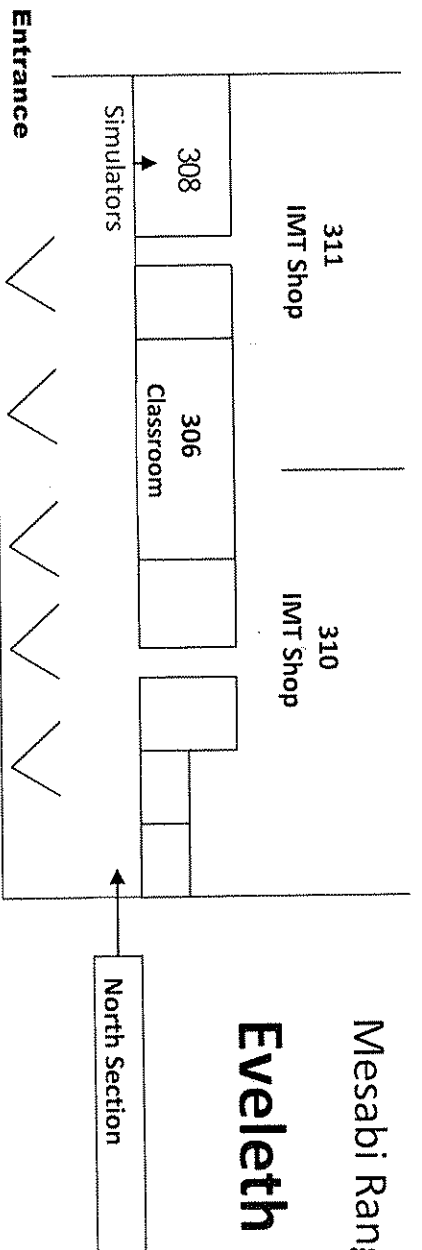

Mesabi Range Community & Technical College

Eveleth Campus Map

To North Section

Entrance

MAIN ENTRANCE

Key

- 1 - Main Office
- 2 - Learning Center
- 3 - Office of Chancellor
- 4 - Student Senate Office
- 5 - efolio
- 6 - Vets Office
- 7 - IT Office

Entrance