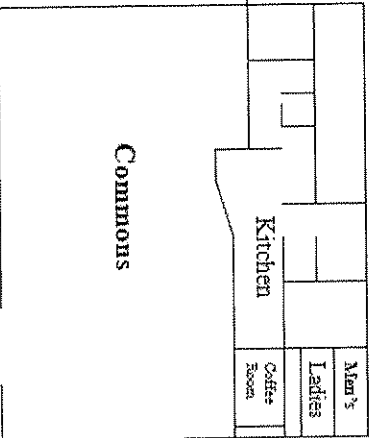

Mesabi Range Community & Technical College

Eveleth Campus Map

To North Section

Entrance

MAIN ENTRANCE

Key

- 1 - Main Office
- 2 - Learning Center
- 3 - Office of Chancellor
- 4 - Student Senate Office
- 5 - efolio
- 6 - Vets Office
- 7 - IT Office

Entrance