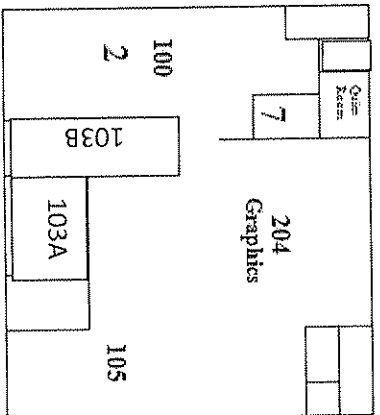

Mesabi Range Community & Technical College

Eveleth Campus Map

To North Section

Entrance

MAIN ENTRANCE

Key

- 1 - Main Office
- 2 - Learning Center
- 3 - Office of Chancellor
- 4 - Student Senate Office
- 5 - efolio
- 6 - Vets Office
- 7 - IT Office

Entrance