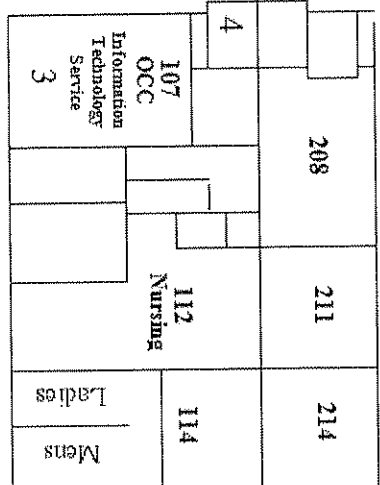

Mesabi Range Community & Technical College

Eveleth Campus Map

To North Section

Entrance

MAIN ENTRANCE

Key

- 1 - Main Office
- 2 - Learning Center
- 3 - Office of Chancellor
- 4 - Student Senate Office
- 5 - efolio
- 6 - Vets Office
- 7 - IT Office

Entrance